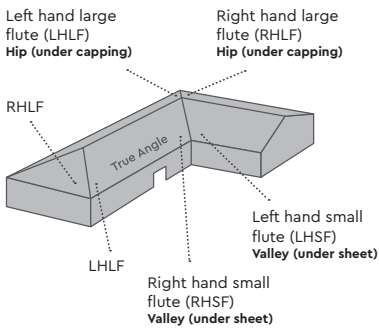

Fillers.

Fillers are made to order so please state the profile and manufacturers names to be sure the correct filler is produced.

Courtesy of Brett Martin.

Flute

There are 3 options when specifying which flute you require – small, large or pairs which is a combination of both.

- Small is usually used under the sheet at the eaves.
- Large is usually used at the top of the sheet at the ridge.
- Pairs will be both the small and large flute.

Material

Fillers are available in a standard polyethylene or higher density EPDM 'Supaseal' material.

Self-adhesive fillers

Can be supplied with butyl tape applied to the base, profile or both.

Base depth

If not specified otherwise, fillers will be manufactured with a 6mm base. Extended bases are available on request.

Ventilated fillers

A variety of venting options to allow air flow including trimmed profile, ventilation channels, mesh inserts and ferrule vents.

Angle cut fillers

Fillers to be fitted along roof hips and valleys must be cut to the angle formed by the flashing or valley and short dimensions of the profiled sheet. It must also be determined if the filler is left or right handed.

Application

Seals the eaves and ridges against bird & insect ingress.

Product Code	Colour	Description	Quantity
FILLPOL	Black, White or Both	Polyethylene Profiled Foam Fillers	Each
FILLSUP	Black or White	Supaseal Profiled Foam Fillers Higher density than standard PEL	Each